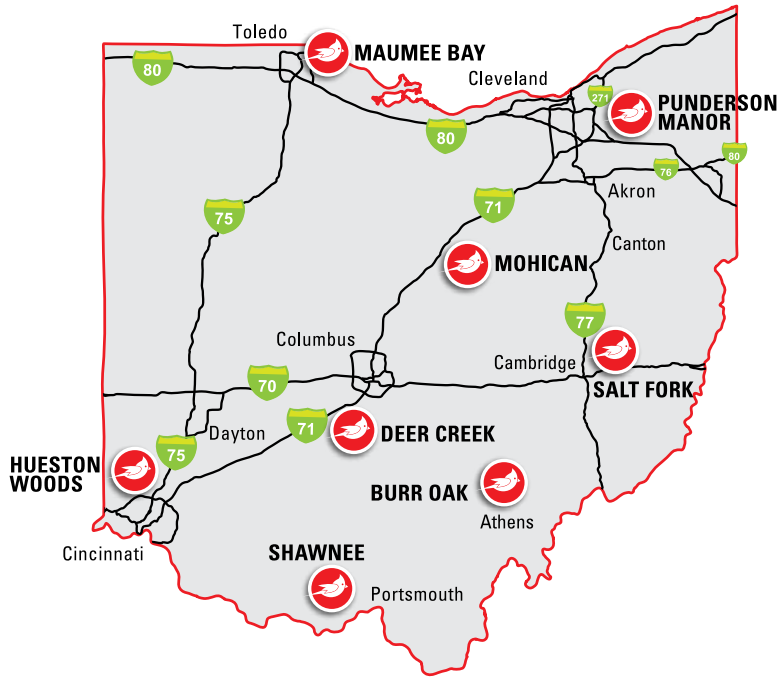

SATURDAY PLATED LUNCH

- » Turkey and cheese wrap, garnished with leaf lettuce, tomato and onion
- » Chef's choice of side
- » Chef's choice of dessert
- » Coffee, tea and iced tea

GREAT OHIO LODGES

Cambridge SALT FORK LODGE & CONFERENCE CENTER